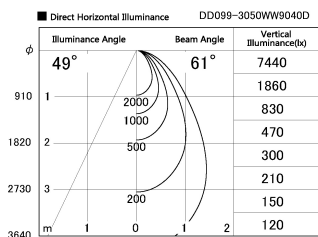

Item no. DD099-3050WW9040D

Series Name: Φ 125 Spark (Deep Cone)

Installation	Recessed mount
Type	
Fixture wattage	30.3W
Beam angle	61 deg
Color Temp.	4000K
CRI	Ra>90
Luminous	2114 lm
Body	Die-cast aluminum alloy
Body finish	N/A
Trim finish	White
Reflector finish	White
IP Rate	IP20
Light source	COB module
Input Voltage	AC220~240V
Dimming Type	Non-Dimmable
Certificate	CE, CCC
Cut Hole	125mm