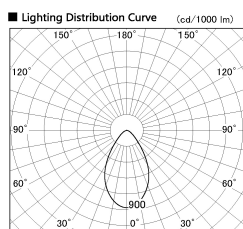

Item no. DD099-3050WW9040D

Series Name: Φ 125 Spark (Deep Cone)

Installation	Recessed mount
Type	
Fixture wattage	30.3W
Beam angle	61 deg
Color Temp.	4000K
CRI	Ra>90
Luminous	2114 lm
Body	Die-cast aluminum alloy
Body finish	N/A
Trim finish	White
Reflector finish	White
IP Rate	IP20
Light source	COB module
Input Voltage	AC220~240V
Dimming Type	Non-Dimmable
Certificate	CE, CCC
Cut Hole	125mm