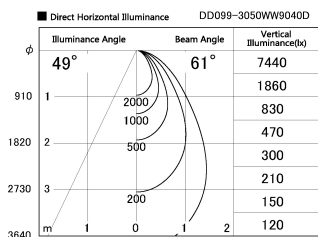

Item no. DD099-3050WW9040D

Series Name: Φ 125 Spark (Deep Cone)

Installation	Recessed mount
Type	Φ 125 Spark (Deep Cone)
Fixture wattage	30.3W
Beam angle	61 deg
Color Temp.	4000K
CRI	Ra>90
Luminous	2114 lm
Body	Die-cast aluminum alloy
Body finish	N/A
Trim finish	White
Reflector finish	White
IP Rate	IP20
Light source	COB module
Input Voltage	AC220~240V
Dimming Type	Non-Dimmable
Certificate	CE, CCC
Cut Hole	125mm