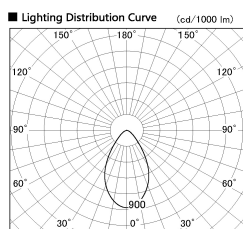

Item no. DD099-3050WW9040D

Series Name: Φ 125 Spark (Deep Cone)

Installation	Recessed mount
Type	Φ 125 Spark (Deep Cone)
Fixture wattage	30.3W
Beam angle	61 deg
Color Temp.	4000K
CRI	Ra>90
Luminous	2114 lm
Body	Die-cast aluminum alloy
Body finish	N/A
Trim finish	White
Reflector finish	White
IP Rate	IP20
Light source	COB module
Input Voltage	AC220~240V
Dimming Type	Non-Dimmable
Certificate	CE, CCC
Cut Hole	125mm