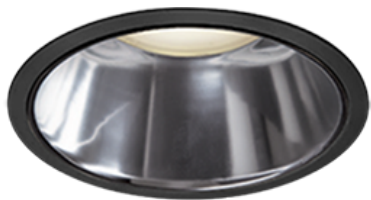

Item no. DD099-2115WB8527D

Series Name: Φ 125 Spark (Deep Cone)

White Reflector

Installation	Recessed mount
Type	Φ 125 Spark (Deep Cone)
Fixture wattage	19.9W
Beam angle	14 deg
Color Temp.	2700K
CRI	Ra>85
Luminous	1583 lm
Body	Die-cast aluminum alloy
Body finish	N/A
Trim finish	Black
Reflector finish	White
IP Rate	IP20
Light source	COB module
Input Voltage	AC220~240V
Dimming Type	Non-Dimmable
Certificate	CE, CCC
Cut Hole	125mm