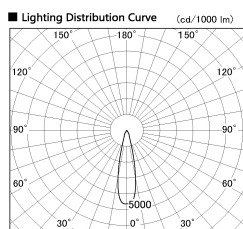

Item no. DD099-2120MB8527D

Series Name: Φ 125 Spark (Deep Cone)

Installation	Recessed mount
Type	
Fixture wattage	19.9W
Beam angle	24 deg
Color Temp.	2700K
CRI	Ra>85
Luminous	1678 lm
Body	Die-cast aluminum alloy
Body finish	N/A
Trim finish	Black
Reflector finish	Mirror
IP Rate	IP20
Light source	COB module
Input Voltage	AC220~240V
Dimming Type	Non-Dimmable
Certificate	CE, CCC
Cut Hole	125mm