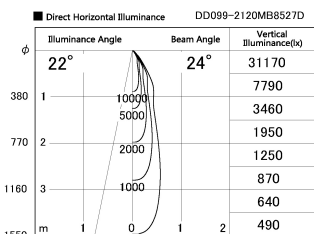

Item no. DD099-2120MB8527D

Series Name: Φ 125 Spark (Deep Cone)

Installation	Recessed mount
Type	
Fixture wattage	19.9W
Beam angle	24 deg
Color Temp.	2700K
CRI	Ra>85
Luminous	1678 lm
Body	Die-cast aluminum alloy
Body finish	N/A
Trim finish	Black
Reflector finish	Mirror
IP Rate	IP20
Light source	COB module
Input Voltage	AC220~240V
Dimming Type	Non-Dimmable
Certificate	CE, CCC
Cut Hole	125mm