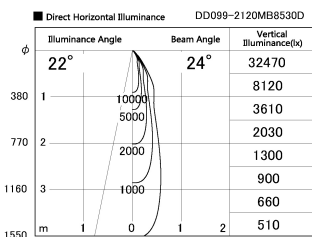

Item no. DD099-2120MB8530D

Series Name: Φ 125 Spark (Deep Cone)

Installation	Recessed mount
Type	
Fixture wattage	19.9W
Beam angle	24 deg
Color Temp.	3000K
CRI	Ra>85
Luminous	1748 lm
Body	Die-cast aluminum alloy
Body finish	N/A
Trim finish	Black
Reflector finish	Mirror
IP Rate	IP20
Light source	COB module
Input Voltage	AC220~240V
Dimming Type	Non-Dimmable
Certificate	CE, CCC
Cut Hole	125mm