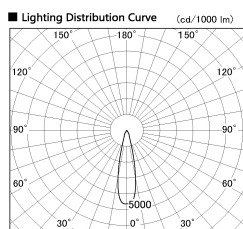

Item no. DD099-2120MB8530D

Series Name: Φ 125 Spark (Deep Cone)

Installation	Recessed mount
Type	
Fixture wattage	19.9W
Beam angle	24 deg
Color Temp.	3000K
CRI	Ra>85
Luminous	1748 lm
Body	Die-cast aluminum alloy
Body finish	N/A
Trim finish	Black
Reflector finish	Mirror
IP Rate	IP20
Light source	COB module
Input Voltage	AC220~240V
Dimming Type	Non-Dimmable
Certificate	CE, CCC
Cut Hole	125mm