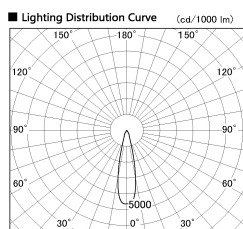

Item no. DD099-2120MB8535D

Series Name: Φ 125 Spark (Deep Cone)

Installation	Recessed mount
Type	
Fixture wattage	19.9W
Beam angle	24 deg
Color Temp.	3500K
CRI	Ra>85
Luminous	1783 lm
Body	Die-cast aluminum alloy
Body finish	N/A
Trim finish	Black
Reflector finish	Mirror
IP Rate	IP20
Light source	COB module
Input Voltage	AC220~240V
Dimming Type	Non-Dimmable
Certificate	CE, CCC
Cut Hole	125mm