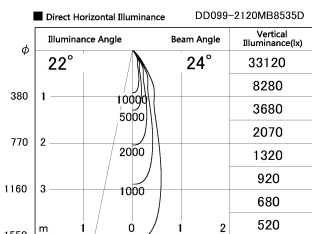

Item no. DD099-2120MB8535D

Series Name: Φ 125 Spark (Deep Cone)

Installation	Recessed mount
Type	
Fixture wattage	19.9W
Beam angle	24 deg
Color Temp.	3500K
CRI	Ra>85
Luminous	1783 lm
Body	Die-cast aluminum alloy
Body finish	N/A
Trim finish	Black
Reflector finish	Mirror
IP Rate	IP20
Light source	COB module
Input Voltage	AC220~240V
Dimming Type	Non-Dimmable
Certificate	CE, CCC
Cut Hole	125mm