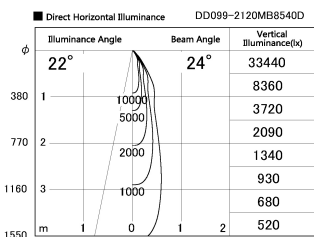

Item no. DD099-2120MB8540D

Series Name: Φ 125 Spark (Deep Cone)

Installation	Recessed mount
Type	
Fixture wattage	19.9W
Beam angle	24 deg
Color Temp.	4000K
CRI	Ra>85
Luminous	1800 lm
Body	Die-cast aluminum alloy
Body finish	N/A
Trim finish	Black
Reflector finish	Mirror
IP Rate	IP20
Light source	COB module
Input Voltage	AC220~240V
Dimming Type	Non-Dimmable
Certificate	CE, CCC
Cut Hole	125mm