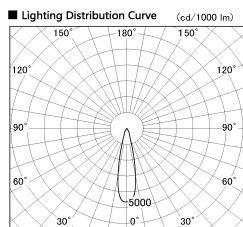

Item no. DD099-2120MB8540D

Series Name: Φ 125 Spark (Deep Cone)

Installation	Recessed mount
Type	
Fixture wattage	19.9W
Beam angle	24 deg
Color Temp.	4000K
CRI	Ra>85
Luminous	1800 lm
Body	Die-cast aluminum alloy
Body finish	N/A
Trim finish	Black
Reflector finish	Mirror
IP Rate	IP20
Light source	COB module
Input Voltage	AC220~240V
Dimming Type	Non-Dimmable
Certificate	CE, CCC
Cut Hole	125mm