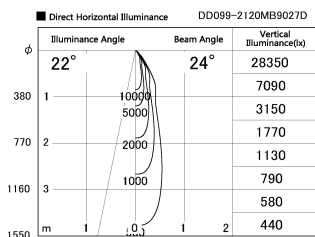

Item no. DD099-2120MB9027D

Series Name: Φ 125 Spark (Deep Cone)

Installation	Recessed mount
Type	
Fixture wattage	19.9W
Beam angle	24 deg
Color Temp.	2700K
CRI	Ra>90
Luminous	1526 lm
Body	Die-cast aluminum alloy
Body finish	N/A
Trim finish	Black
Reflector finish	Mirror
IP Rate	IP20
Light source	COB module
Input Voltage	AC220~240V
Dimming Type	Non-Dimmable
Certificate	CE, CCC
Cut Hole	125mm