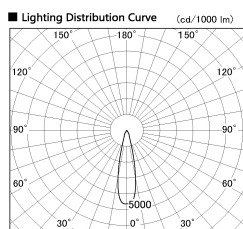

Item no. DD099-2120MB9027D

Series Name: Φ 125 Spark (Deep Cone)

Installation	Recessed mount
Type	
Fixture wattage	19.9W
Beam angle	24 deg
Color Temp.	2700K
CRI	Ra>90
Luminous	1526 lm
Body	Die-cast aluminum alloy
Body finish	N/A
Trim finish	Black
Reflector finish	Mirror
IP Rate	IP20
Light source	COB module
Input Voltage	AC220~240V
Dimming Type	Non-Dimmable
Certificate	CE, CCC
Cut Hole	125mm