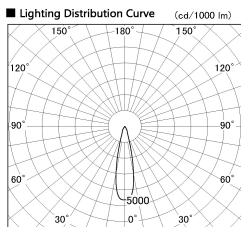

Item no. DD099-2120MB9030D

Series Name:  $\Phi$ 125 Spark (Deep Cone)

Installation	Recessed mount
Type	
Fixture wattage	19.9W
Beam angle	24 deg
Color Temp.	3000K
CRI	Ra>90
Luminous	1589 lm
Body	Die-cast aluminum alloy
Body finish	N/A
Trim finish	Black
Reflector finish	Mirror
IP Rate	IP20
Light source	COB module
Input Voltage	AC220~240V
Dimming Type	Non-Dimmable
Certificate	CE, CCC
Cut Hole	125mm