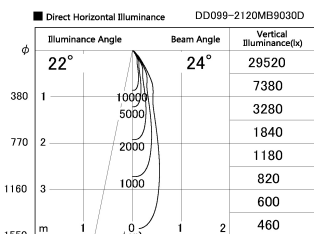

Item no. DD099-2120MB9030D

Series Name: Φ 125 Spark (Deep Cone)

Installation	Recessed mount
Type	Φ 125 Spark (Deep Cone)
Fixture wattage	19.9W
Beam angle	24 deg
Color Temp.	3000K
CRI	Ra>90
Luminous	1589 lm
Body	Die-cast aluminum alloy
Body finish	N/A
Trim finish	Black
Reflector finish	Mirror
IP Rate	IP20
Light source	COB module
Input Voltage	AC220~240V
Dimming Type	Non-Dimmable
Certificate	CE, CCC
Cut Hole	125mm