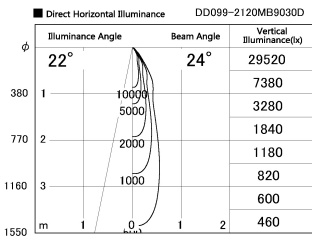

Item no. DD099-2120MB9030D

Series Name:  $\Phi$ 125 Spark (Deep Cone)

Installation	Recessed mount
Type	
Fixture wattage	19.9W
Beam angle	24 deg
Color Temp.	3000K
CRI	Ra>90
Luminous	1589 lm
Body	Die-cast aluminum alloy
Body finish	N/A
Trim finish	Black
Reflector finish	Mirror
IP Rate	IP20
Light source	COB module
Input Voltage	AC220~240V
Dimming Type	Non-Dimmable
Certificate	CE, CCC
Cut Hole	125mm