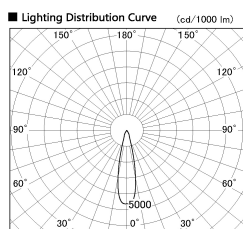

Item no. DD099-2120MB9030D

Series Name: Φ 125 Spark (Deep Cone)

Installation	Recessed mount
Type	Φ 125 Spark (Deep Cone)
Fixture wattage	19.9W
Beam angle	24 deg
Color Temp.	3000K
CRI	Ra>90
Luminous	1589 lm
Body	Die-cast aluminum alloy
Body finish	N/A
Trim finish	Black
Reflector finish	Mirror
IP Rate	IP20
Light source	COB module
Input Voltage	AC220~240V
Dimming Type	Non-Dimmable
Certificate	CE, CCC
Cut Hole	125mm