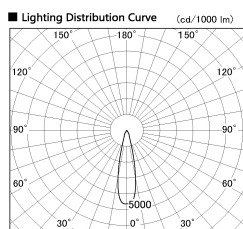

Item no. DD099-2120MB9035D

Series Name: Φ 125 Spark (Deep Cone)

Installation	Recessed mount
Type	
Fixture wattage	19.9W
Beam angle	24 deg
Color Temp.	3500K
CRI	Ra>90
Luminous	1621 lm
Body	Die-cast aluminum alloy
Body finish	N/A
Trim finish	Black
Reflector finish	Mirror
IP Rate	IP20
Light source	COB module
Input Voltage	AC220~240V
Dimming Type	Non-Dimmable
Certificate	CE, CCC
Cut Hole	125mm