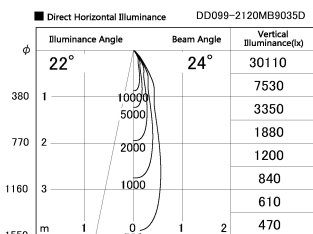

Item no. DD099-2120MB9035D

Series Name: Φ 125 Spark (Deep Cone)

Installation	Recessed mount
Type	
Fixture wattage	19.9W
Beam angle	24 deg
Color Temp.	3500K
CRI	Ra>90
Luminous	1621 lm
Body	Die-cast aluminum alloy
Body finish	N/A
Trim finish	Black
Reflector finish	Mirror
IP Rate	IP20
Light source	COB module
Input Voltage	AC220~240V
Dimming Type	Non-Dimmable
Certificate	CE, CCC
Cut Hole	125mm