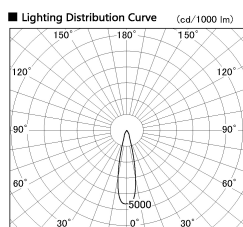

Item no. DD099-2120MB9040D

Series Name: Φ 125 Spark (Deep Cone)

Installation	Recessed mount
Type	
Fixture wattage	19.9W
Beam angle	24 deg
Color Temp.	4000K
CRI	Ra>90
Luminous	1637 lm
Body	Die-cast aluminum alloy
Body finish	N/A
Trim finish	Black
Reflector finish	Mirror
IP Rate	IP20
Light source	COB module
Input Voltage	AC220~240V
Dimming Type	Non-Dimmable
Certificate	CE, CCC
Cut Hole	125mm