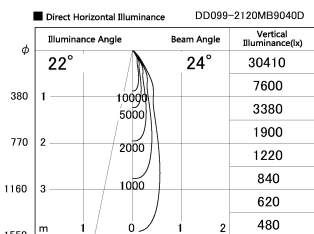

Item no. DD099-2120MB9040D

Series Name: Φ 125 Spark (Deep Cone)

Installation	Recessed mount
Type	
Fixture wattage	19.9W
Beam angle	24 deg
Color Temp.	4000K
CRI	Ra>90
Luminous	1637 lm
Body	Die-cast aluminum alloy
Body finish	N/A
Trim finish	Black
Reflector finish	Mirror
IP Rate	IP20
Light source	COB module
Input Voltage	AC220~240V
Dimming Type	Non-Dimmable
Certificate	CE, CCC
Cut Hole	125mm