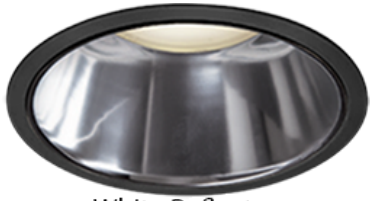

Item no. DD099-2120WB9030D

Series Name: Φ 125 Spark (Deep Cone)

White Reflector

Installation	Recessed mount
Type	
Fixture wattage	19.9W
Beam angle	26 deg
Color Temp.	3000K
CRI	Ra>90
Luminous	1495 lm
Body	Die-cast aluminum alloy
Body finish	N/A
Trim finish	Black
Reflector finish	White
IP Rate	IP20
Light source	COB module
Input Voltage	AC220~240V
Dimming Type	Non-Dimmable
Certificate	CE, CCC
Cut Hole	125mm