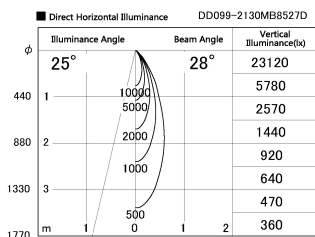

Item no. DD099-2130MB8527D

Series Name: Φ 125 Spark (Deep Cone)

Installation	Recessed mount
Type	
Fixture wattage	19.9W
Beam angle	28 deg
Color Temp.	2700K
CRI	Ra>85
Luminous	1688 lm
Body	Die-cast aluminum alloy
Body finish	N/A
Trim finish	Black
Reflector finish	Mirror
IP Rate	IP20
Light source	COB module
Input Voltage	AC220~240V
Dimming Type	Non-Dimmable
Certificate	CE, CCC
Cut Hole	125mm