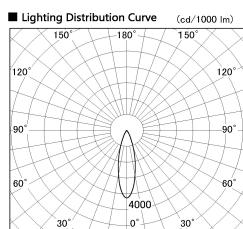

Item no. DD099-2130MB8527D

Series Name: Φ 125 Spark (Deep Cone)

Installation	Recessed mount
Type	
Fixture wattage	19.9W
Beam angle	28 deg
Color Temp.	2700K
CRI	Ra>85
Luminous	1688 lm
Body	Die-cast aluminum alloy
Body finish	N/A
Trim finish	Black
Reflector finish	Mirror
IP Rate	IP20
Light source	COB module
Input Voltage	AC220~240V
Dimming Type	Non-Dimmable
Certificate	CE, CCC
Cut Hole	125mm