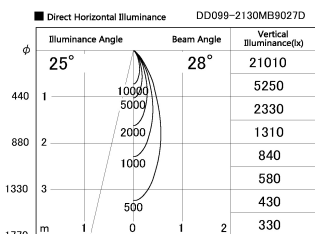

Item no. DD099-2130MB9027D

Series Name:  $\Phi$ 125 Spark (Deep Cone)

Installation	Recessed mount
Type	
Fixture wattage	19.9W
Beam angle	28 deg
Color Temp.	2700K
CRI	Ra>90
Luminous	1534 lm
Body	Die-cast aluminum alloy
Body finish	N/A
Trim finish	Black
Reflector finish	Mirror
IP Rate	IP20
Light source	COB module
Input Voltage	AC220~240V
Dimming Type	Non-Dimmable
Certificate	CE, CCC
Cut Hole	125mm