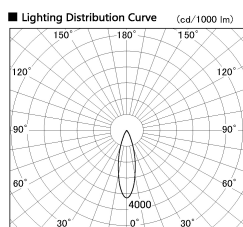

Item no. DD099-2130MB9027D

Series Name:  $\Phi$ 125 Spark (Deep Cone)

Installation	Recessed mount
Type	
Fixture wattage	19.9W
Beam angle	28 deg
Color Temp.	2700K
CRI	Ra>90
Luminous	1534 lm
Body	Die-cast aluminum alloy
Body finish	N/A
Trim finish	Black
Reflector finish	Mirror
IP Rate	IP20
Light source	COB module
Input Voltage	AC220~240V
Dimming Type	Non-Dimmable
Certificate	CE, CCC
Cut Hole	125mm