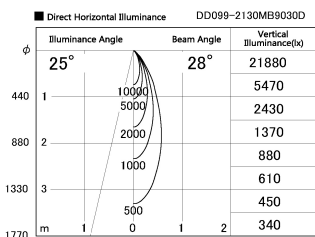

Item no. DD099-2130MB9030D

Series Name: Φ 125 Spark (Deep Cone)

Installation	Recessed mount
Type	
Fixture wattage	19.9W
Beam angle	28 deg
Color Temp.	3000K
CRI	Ra>90
Luminous	1598 lm
Body	Die-cast aluminum alloy
Body finish	N/A
Trim finish	Black
Reflector finish	Mirror
IP Rate	IP20
Light source	COB module
Input Voltage	AC220~240V
Dimming Type	Non-Dimmable
Certificate	CE, CCC
Cut Hole	125mm