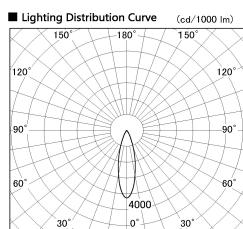

Item no. DD099-2130MB9030D

Series Name: Φ 125 Spark (Deep Cone)

Installation	Recessed mount
Type	
Fixture wattage	19.9W
Beam angle	28 deg
Color Temp.	3000K
CRI	Ra>90
Luminous	1598 lm
Body	Die-cast aluminum alloy
Body finish	N/A
Trim finish	Black
Reflector finish	Mirror
IP Rate	IP20
Light source	COB module
Input Voltage	AC220~240V
Dimming Type	Non-Dimmable
Certificate	CE, CCC
Cut Hole	125mm