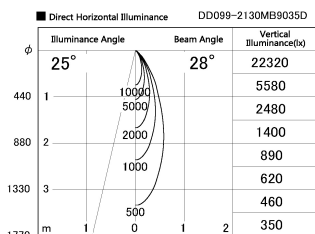

Item no. DD099-2130MB9035D

Series Name: Φ 125 Spark (Deep Cone)

Installation	Recessed mount
Type	
Fixture wattage	19.9W
Beam angle	28 deg
Color Temp.	3500K
CRI	Ra>90
Luminous	1630 lm
Body	Die-cast aluminum alloy
Body finish	N/A
Trim finish	Black
Reflector finish	Mirror
IP Rate	IP20
Light source	COB module
Input Voltage	AC220~240V
Dimming Type	Non-Dimmable
Certificate	CE, CCC
Cut Hole	125mm