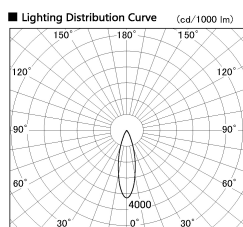

Item no. DD099-2130MB9035D

Series Name: Φ 125 Spark (Deep Cone)

Installation	Recessed mount
Type	
Fixture wattage	19.9W
Beam angle	28 deg
Color Temp.	3500K
CRI	Ra>90
Luminous	1630 lm
Body	Die-cast aluminum alloy
Body finish	N/A
Trim finish	Black
Reflector finish	Mirror
IP Rate	IP20
Light source	COB module
Input Voltage	AC220~240V
Dimming Type	Non-Dimmable
Certificate	CE, CCC
Cut Hole	125mm