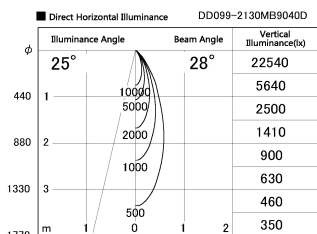

Item no. DD099-2130MB9040D

Series Name: Φ 125 Spark (Deep Cone)

Installation	Recessed mount
Type	
Fixture wattage	19.9W
Beam angle	28 deg
Color Temp.	4000K
CRI	Ra>90
Luminous	1646 lm
Body	Die-cast aluminum alloy
Body finish	N/A
Trim finish	Black
Reflector finish	Mirror
IP Rate	IP20
Light source	COB module
Input Voltage	AC220~240V
Dimming Type	Non-Dimmable
Certificate	CE, CCC
Cut Hole	125mm