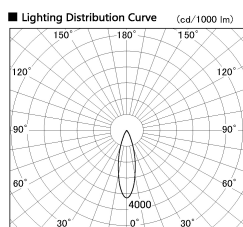

Item no. DD099-2130MB9040D

Series Name: Φ 125 Spark (Deep Cone)

Installation	Recessed mount
Type	
Fixture wattage	19.9W
Beam angle	28 deg
Color Temp.	4000K
CRI	Ra>90
Luminous	1646 lm
Body	Die-cast aluminum alloy
Body finish	N/A
Trim finish	Black
Reflector finish	Mirror
IP Rate	IP20
Light source	COB module
Input Voltage	AC220~240V
Dimming Type	Non-Dimmable
Certificate	CE, CCC
Cut Hole	125mm