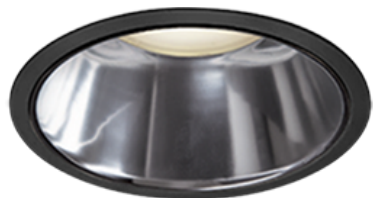

Item no. DD099-2130WB8527D

Series Name: Φ 125 Spark (Deep Cone)

White Reflector

Installation	Recessed mount
Type	Φ 125 Spark (Deep Cone)
Fixture wattage	19.9W
Beam angle	33 deg
Color Temp.	2700K
CRI	Ra>85
Luminous	1557 lm
Body	Die-cast aluminum alloy
Body finish	N/A
Trim finish	Black
Reflector finish	White
IP Rate	IP20
Light source	COB module
Input Voltage	AC220~240V
Dimming Type	Non-Dimmable
Certificate	CE, CCC
Cut Hole	125mm