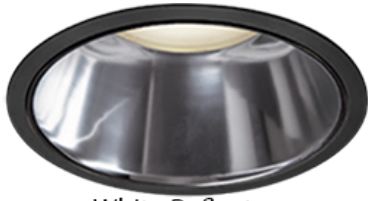

Item no. DD099-2130WB8530D

Series Name: Φ 125 Spark (Deep Cone)

White Reflector

Installation	Recessed mount
Type	Φ 125 Spark (Deep Cone)
Fixture wattage	19.9W
Beam angle	33 deg
Color Temp.	3000K
CRI	Ra>85
Luminous	1622 lm
Body	Die-cast aluminum alloy
Body finish	N/A
Trim finish	Black
Reflector finish	White
IP Rate	IP20
Light source	COB module
Input Voltage	AC220~240V
Dimming Type	Non-Dimmable
Certificate	CE, CCC
Cut Hole	125mm