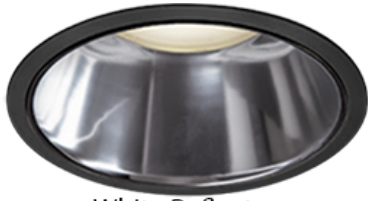

Item no. DD099-2130WB8530D

Series Name: Φ 125 Spark (Deep Cone)

White Reflector

Installation	Recessed mount
Type	
Fixture wattage	19.9W
Beam angle	33 deg
Color Temp.	3000K
CRI	Ra>85
Luminous	1622 lm
Body	Die-cast aluminum alloy
Body finish	N/A
Trim finish	Black
Reflector finish	White
IP Rate	IP20
Light source	COB module
Input Voltage	AC220~240V
Dimming Type	Non-Dimmable
Certificate	CE, CCC
Cut Hole	125mm