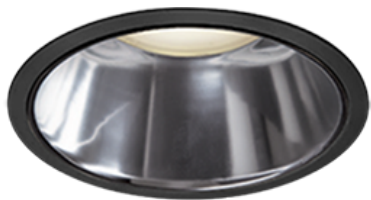

Item no. DD099-2130WB8540D

Series Name: Φ 125 Spark (Deep Cone)

White Reflector

Installation	Recessed mount
Type	Φ 125 Spark (Deep Cone)
Fixture wattage	19.9W
Beam angle	33 deg
Color Temp.	4000K
CRI	Ra>85
Luminous	1671 lm
Body	Die-cast aluminum alloy
Body finish	N/A
Trim finish	Black
Reflector finish	White
IP Rate	IP20
Light source	COB module
Input Voltage	AC220~240V
Dimming Type	Non-Dimmable
Certificate	CE, CCC
Cut Hole	125mm