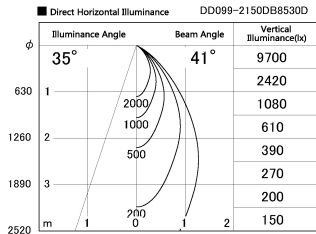

Item no. DD099-2150DB8530D

Series Name:  $\Phi$ 125 Spark (Deep Cone)

With Dark Mirror Reflector

Installation	Recessed mount
Type	
Fixture wattage	19.9W
Beam angle	41 deg
Color Temp.	3000K
CRI	Ra>85
Luminous	1538 lm
Body	Die-cast aluminum alloy
Body finish	N/A
Trim finish	Black
Reflector finish	Dark Mirror
IP Rate	IP20
Light source	COB module
Input Voltage	AC220~240V
Dimming Type	Non-Dimmable
Certificate	CE, CCC
Cut Hole	125mm