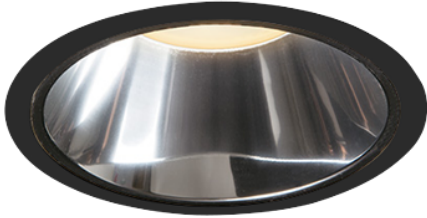

Item no. DD099-2150DB8530D

Series Name:  $\Phi$ 125 Spark (Deep Cone)

With Dark Mirror Reflector

Installation	Recessed mount
Type	
Fixture wattage	19.9W
Beam angle	41 deg
Color Temp.	3000K
CRI	Ra>85
Luminous	1538 lm
Body	Die-cast aluminum alloy
Body finish	N/A
Trim finish	Black
Reflector finish	Dark Mirror
IP Rate	IP20
Light source	COB module
Input Voltage	AC220~240V
Dimming Type	Non-Dimmable
Certificate	CE, CCC
Cut Hole	125mm