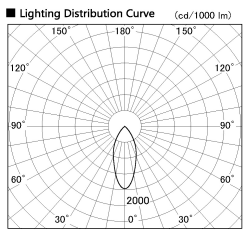

Item no. DD099-2150DB8530D

Series Name:  $\Phi$ 125 Spark (Deep Cone)

With Dark Mirror Reflector

Installation	Recessed mount
Type	
Fixture wattage	19.9W
Beam angle	41 deg
Color Temp.	3000K
CRI	Ra>85
Luminous	1538 lm
Body	Die-cast aluminum alloy
Body finish	N/A
Trim finish	Black
Reflector finish	Dark Mirror
IP Rate	IP20
Light source	COB module
Input Voltage	AC220~240V
Dimming Type	Non-Dimmable
Certificate	CE, CCC
Cut Hole	125mm