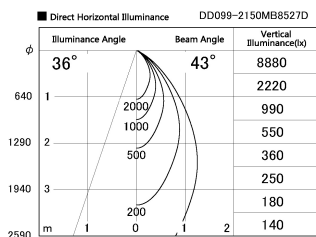

Item no. DD099-2150MB8527D

Series Name: Φ 125 Spark (Deep Cone)

Installation	Recessed mount
Type	
Fixture wattage	19.9W
Beam angle	43 deg
Color Temp.	2700K
CRI	Ra>85
Luminous	1484 lm
Body	Die-cast aluminum alloy
Body finish	N/A
Trim finish	Black
Reflector finish	Mirror
IP Rate	IP20
Light source	COB module
Input Voltage	AC220~240V
Dimming Type	Non-Dimmable
Certificate	CE, CCC
Cut Hole	125mm