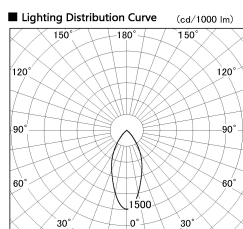

Item no. DD099-2150MB8527D

Series Name: Φ 125 Spark (Deep Cone)

Installation	Recessed mount
Type	
Fixture wattage	19.9W
Beam angle	43 deg
Color Temp.	2700K
CRI	Ra>85
Luminous	1484 lm
Body	Die-cast aluminum alloy
Body finish	N/A
Trim finish	Black
Reflector finish	Mirror
IP Rate	IP20
Light source	COB module
Input Voltage	AC220~240V
Dimming Type	Non-Dimmable
Certificate	CE, CCC
Cut Hole	125mm