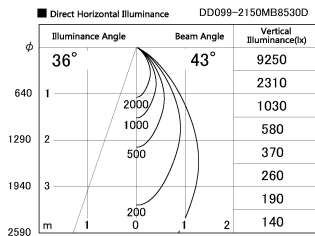

Item no. DD099-2150MB8530D

Series Name: Φ 125 Spark (Deep Cone)

Installation	Recessed mount
Type	
Fixture wattage	19.9W
Beam angle	43 deg
Color Temp.	3000K
CRI	Ra>85
Luminous	1546 lm
Body	Die-cast aluminum alloy
Body finish	N/A
Trim finish	Black
Reflector finish	Mirror
IP Rate	IP20
Light source	COB module
Input Voltage	AC220~240V
Dimming Type	Non-Dimmable
Certificate	CE, CCC
Cut Hole	125mm