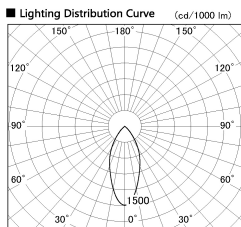

Item no. DD099-2150MB8530D

Series Name: Φ 125 Spark (Deep Cone)

Installation	Recessed mount
Type	
Fixture wattage	19.9W
Beam angle	43 deg
Color Temp.	3000K
CRI	Ra>85
Luminous	1546 lm
Body	Die-cast aluminum alloy
Body finish	N/A
Trim finish	Black
Reflector finish	Mirror
IP Rate	IP20
Light source	COB module
Input Voltage	AC220~240V
Dimming Type	Non-Dimmable
Certificate	CE, CCC
Cut Hole	125mm