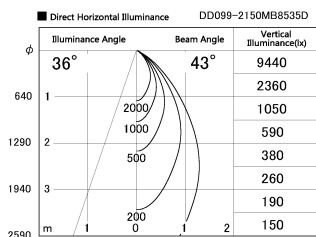

Item no. DD099-2150MB8535D

Series Name: Φ 125 Spark (Deep Cone)

Installation	Recessed mount
Type	
Fixture wattage	19.9W
Beam angle	43 deg
Color Temp.	3500K
CRI	Ra>85
Luminous	1577 lm
Body	Die-cast aluminum alloy
Body finish	N/A
Trim finish	Black
Reflector finish	Mirror
IP Rate	IP20
Light source	COB module
Input Voltage	AC220~240V
Dimming Type	Non-Dimmable
Certificate	CE, CCC
Cut Hole	125mm