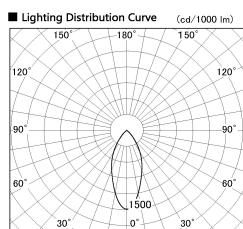

Item no. DD099-2150MB8535D

Series Name: Φ 125 Spark (Deep Cone)

Installation	Recessed mount
Type	
Fixture wattage	19.9W
Beam angle	43 deg
Color Temp.	3500K
CRI	Ra>85
Luminous	1577 lm
Body	Die-cast aluminum alloy
Body finish	N/A
Trim finish	Black
Reflector finish	Mirror
IP Rate	IP20
Light source	COB module
Input Voltage	AC220~240V
Dimming Type	Non-Dimmable
Certificate	CE, CCC
Cut Hole	125mm