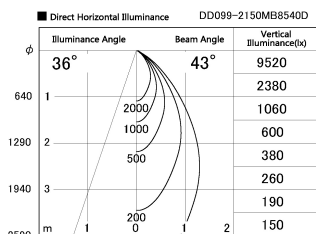

Item no. DD099-2150MB8540D

Series Name: Φ 125 Spark (Deep Cone)

Installation	Recessed mount
Type	
Fixture wattage	19.9W
Beam angle	43 deg
Color Temp.	4000K
CRI	Ra>85
Luminous	1592 lm
Body	Die-cast aluminum alloy
Body finish	N/A
Trim finish	Black
Reflector finish	Mirror
IP Rate	IP20
Light source	COB module
Input Voltage	AC220~240V
Dimming Type	Non-Dimmable
Certificate	CE, CCC
Cut Hole	125mm