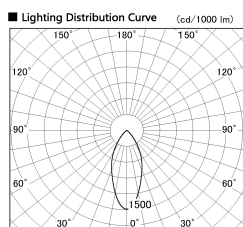

Item no. DD099-2150MB8540D

Series Name: Φ 125 Spark (Deep Cone)

Installation	Recessed mount
Type	
Fixture wattage	19.9W
Beam angle	43 deg
Color Temp.	4000K
CRI	Ra>85
Luminous	1592 lm
Body	Die-cast aluminum alloy
Body finish	N/A
Trim finish	Black
Reflector finish	Mirror
IP Rate	IP20
Light source	COB module
Input Voltage	AC220~240V
Dimming Type	Non-Dimmable
Certificate	CE, CCC
Cut Hole	125mm