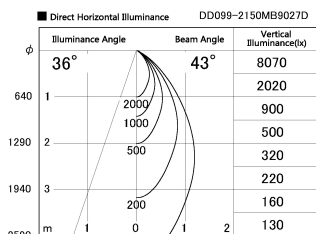

Item no. DD099-2150MB9027D

Series Name:  $\Phi$ 125 Spark (Deep Cone)

Installation	Recessed mount
Type	
Fixture wattage	19.9W
Beam angle	43 deg
Color Temp.	2700K
CRI	Ra>90
Luminous	1349 lm
Body	Die-cast aluminum alloy
Body finish	N/A
Trim finish	Black
Reflector finish	Mirror
IP Rate	IP20
Light source	COB module
Input Voltage	AC220~240V
Dimming Type	Non-Dimmable
Certificate	CE, CCC
Cut Hole	125mm