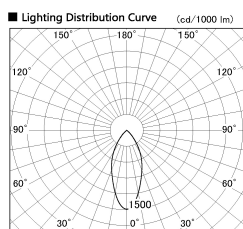

Item no. DD099-2150MB9027D

Series Name:  $\Phi$ 125 Spark (Deep Cone)

Installation	Recessed mount
Type	
Fixture wattage	19.9W
Beam angle	43 deg
Color Temp.	2700K
CRI	Ra>90
Luminous	1349 lm
Body	Die-cast aluminum alloy
Body finish	N/A
Trim finish	Black
Reflector finish	Mirror
IP Rate	IP20
Light source	COB module
Input Voltage	AC220~240V
Dimming Type	Non-Dimmable
Certificate	CE, CCC
Cut Hole	125mm