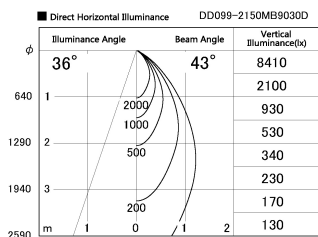

Item no. DD099-2150MB9030D

Series Name:  $\Phi$ 125 Spark (Deep Cone)

Installation	Recessed mount
Type	
Fixture wattage	19.9W
Beam angle	43 deg
Color Temp.	3000K
CRI	Ra>90
Luminous	1406 lm
Body	Die-cast aluminum alloy
Body finish	N/A
Trim finish	Black
Reflector finish	Mirror
IP Rate	IP20
Light source	COB module
Input Voltage	AC220~240V
Dimming Type	Non-Dimmable
Certificate	CE, CCC
Cut Hole	125mm