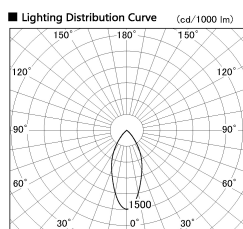

Item no. DD099-2150MB9030D

Series Name:  $\Phi$ 125 Spark (Deep Cone)

Installation	Recessed mount
Type	
Fixture wattage	19.9W
Beam angle	43 deg
Color Temp.	3000K
CRI	Ra>90
Luminous	1406 lm
Body	Die-cast aluminum alloy
Body finish	N/A
Trim finish	Black
Reflector finish	Mirror
IP Rate	IP20
Light source	COB module
Input Voltage	AC220~240V
Dimming Type	Non-Dimmable
Certificate	CE, CCC
Cut Hole	125mm