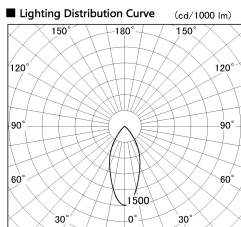

Item no. DD099-2150MB9035D

Series Name: Φ 125 Spark (Deep Cone)

Installation	Recessed mount
Type	
Fixture wattage	19.9W
Beam angle	43 deg
Color Temp.	3500K
CRI	Ra>90
Luminous	1434 lm
Body	Die-cast aluminum alloy
Body finish	N/A
Trim finish	Black
Reflector finish	Mirror
IP Rate	IP20
Light source	COB module
Input Voltage	AC220~240V
Dimming Type	Non-Dimmable
Certificate	CE, CCC
Cut Hole	125mm