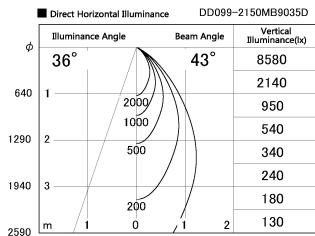

Item no. DD099-2150MB9035D

Series Name: Φ 125 Spark (Deep Cone)

Installation	Recessed mount
Type	
Fixture wattage	19.9W
Beam angle	43 deg
Color Temp.	3500K
CRI	Ra>90
Luminous	1434 lm
Body	Die-cast aluminum alloy
Body finish	N/A
Trim finish	Black
Reflector finish	Mirror
IP Rate	IP20
Light source	COB module
Input Voltage	AC220~240V
Dimming Type	Non-Dimmable
Certificate	CE, CCC
Cut Hole	125mm