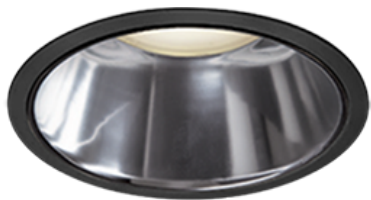

Item no. DD099-2150WB8530D

Series Name: Φ 125 Spark (Deep Cone)

White Reflector

| | |
|------------------|------------------------------|
| Installation | Recessed mount |
| Type | Φ 125 Spark (Deep Cone) |
| Fixture wattage | 19.9W |
| Beam angle | 61 deg |
| Color Temp. | 3000K |
| CRI | Ra>85 |
| Luminous | 1392 lm |
| Body | Die-cast aluminum alloy |
| Body finish | N/A |
| Trim finish | Black |
| Reflector finish | White |
| IP Rate | IP20 |
| Light source | COB module |
| Input Voltage | AC220~240V |
| Dimming Type | Non-Dimmable |
| Certificate | CE, CCC |
| Cut Hole | 125mm |