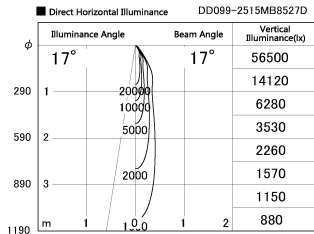

Item no. DD099-2515MB8527D

Series Name: Φ 125 Spark (Deep Cone)

Installation	Recessed mount
Type	Φ 125 Spark (Deep Cone)
Fixture wattage	23W
Beam angle	17 deg
Color Temp.	2700K
CRI	Ra>85
Luminous	2063 lm
Body	Die-cast aluminum alloy
Body finish	N/A
Trim finish	Black
Reflector finish	Mirror
IP Rate	IP20
Light source	COB module
Input Voltage	AC220~240V
Dimming Type	Non-Dimmable
Certificate	CE, CCC
Cut Hole	125mm