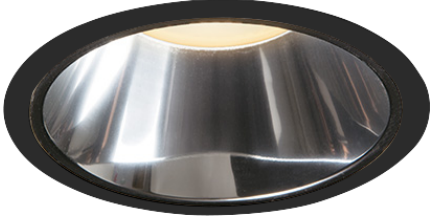

Item no. DD099-2515MB8527D

Series Name: Φ 125 Spark (Deep Cone)

Installation	Recessed mount
Type	Φ 125 Spark (Deep Cone)
Fixture wattage	23W
Beam angle	17 deg
Color Temp.	2700K
CRI	Ra>85
Luminous	2063 lm
Body	Die-cast aluminum alloy
Body finish	N/A
Trim finish	Black
Reflector finish	Mirror
IP Rate	IP20
Light source	COB module
Input Voltage	AC220~240V
Dimming Type	Non-Dimmable
Certificate	CE, CCC
Cut Hole	125mm