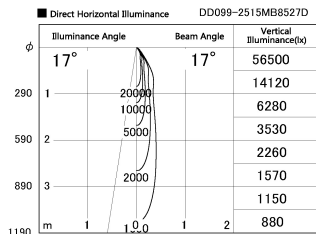

Item no. DD099-2515MB8527D

Series Name:  $\Phi$ 125 Spark (Deep Cone)

Installation	Recessed mount
Type	
Fixture wattage	23W
Beam angle	17 deg
Color Temp.	2700K
CRI	Ra>85
Luminous	2063 lm
Body	Die-cast aluminum alloy
Body finish	N/A
Trim finish	Black
Reflector finish	Mirror
IP Rate	IP20
Light source	COB module
Input Voltage	AC220~240V
Dimming Type	Non-Dimmable
Certificate	CE, CCC
Cut Hole	125mm