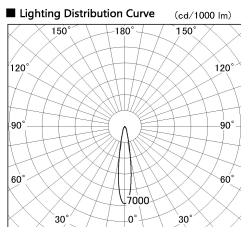

Item no. DD099-2515MB8527D

Series Name:  $\Phi$ 125 Spark (Deep Cone)

Installation	Recessed mount
Type	
Fixture wattage	23W
Beam angle	17 deg
Color Temp.	2700K
CRI	Ra>85
Luminous	2063 lm
Body	Die-cast aluminum alloy
Body finish	N/A
Trim finish	Black
Reflector finish	Mirror
IP Rate	IP20
Light source	COB module
Input Voltage	AC220~240V
Dimming Type	Non-Dimmable
Certificate	CE, CCC
Cut Hole	125mm