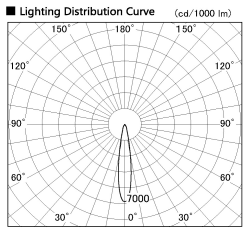

Item no. DD099-2515MB8527D

Series Name: Φ 125 Spark (Deep Cone)

Installation	Recessed mount
Type	Φ 125 Spark (Deep Cone)
Fixture wattage	23W
Beam angle	17 deg
Color Temp.	2700K
CRI	Ra>85
Luminous	2063 lm
Body	Die-cast aluminum alloy
Body finish	N/A
Trim finish	Black
Reflector finish	Mirror
IP Rate	IP20
Light source	COB module
Input Voltage	AC220~240V
Dimming Type	Non-Dimmable
Certificate	CE, CCC
Cut Hole	125mm