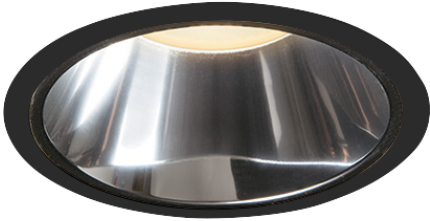

Item no. DD099-2515MB8527D

Series Name:  $\Phi$ 125 Spark (Deep Cone)

Installation	Recessed mount
Type	
Fixture wattage	23W
Beam angle	17 deg
Color Temp.	2700K
CRI	Ra>85
Luminous	2063 lm
Body	Die-cast aluminum alloy
Body finish	N/A
Trim finish	Black
Reflector finish	Mirror
IP Rate	IP20
Light source	COB module
Input Voltage	AC220~240V
Dimming Type	Non-Dimmable
Certificate	CE, CCC
Cut Hole	125mm