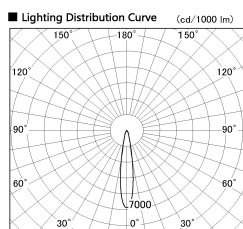

Item no. DD099-2515MB8530D

Series Name: Φ 125 Spark (Deep Cone)

Installation	Recessed mount
Type	Φ 125 Spark (Deep Cone)
Fixture wattage	23W
Beam angle	17 deg
Color Temp.	3000K
CRI	Ra>85
Luminous	2149 lm
Body	Die-cast aluminum alloy
Body finish	N/A
Trim finish	Black
Reflector finish	Mirror
IP Rate	IP20
Light source	COB module
Input Voltage	AC220~240V
Dimming Type	Non-Dimmable
Certificate	CE, CCC
Cut Hole	125mm