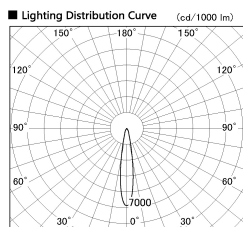

Item no. DD099-2515MB8530D

Series Name: Φ 125 Spark (Deep Cone)

Installation	Recessed mount
Type	
Fixture wattage	23W
Beam angle	17 deg
Color Temp.	3000K
CRI	Ra>85
Luminous	2149 lm
Body	Die-cast aluminum alloy
Body finish	N/A
Trim finish	Black
Reflector finish	Mirror
IP Rate	IP20
Light source	COB module
Input Voltage	AC220~240V
Dimming Type	Non-Dimmable
Certificate	CE, CCC
Cut Hole	125mm