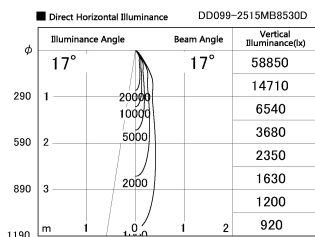

Item no. DD099-2515MB8530D

Series Name: Φ 125 Spark (Deep Cone)

Installation	Recessed mount
Type	
Fixture wattage	23W
Beam angle	17 deg
Color Temp.	3000K
CRI	Ra>85
Luminous	2149 lm
Body	Die-cast aluminum alloy
Body finish	N/A
Trim finish	Black
Reflector finish	Mirror
IP Rate	IP20
Light source	COB module
Input Voltage	AC220~240V
Dimming Type	Non-Dimmable
Certificate	CE, CCC
Cut Hole	125mm