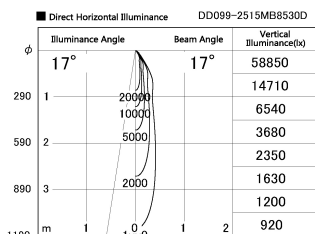

Item no. DD099-2515MB8530D

Series Name: Φ 125 Spark (Deep Cone)

Installation	Recessed mount
Type	Φ 125 Spark (Deep Cone)
Fixture wattage	23W
Beam angle	17 deg
Color Temp.	3000K
CRI	Ra>85
Luminous	2149 lm
Body	Die-cast aluminum alloy
Body finish	N/A
Trim finish	Black
Reflector finish	Mirror
IP Rate	IP20
Light source	COB module
Input Voltage	AC220~240V
Dimming Type	Non-Dimmable
Certificate	CE, CCC
Cut Hole	125mm