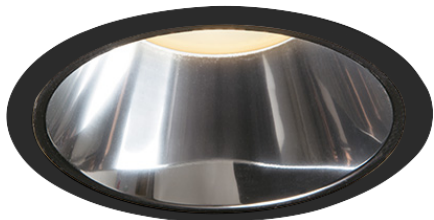

Item no. DD099-2515MB8530D

Series Name: Φ 125 Spark (Deep Cone)

Installation	Recessed mount
Type	Φ 125 Spark (Deep Cone)
Fixture wattage	23W
Beam angle	17 deg
Color Temp.	3000K
CRI	Ra>85
Luminous	2149 lm
Body	Die-cast aluminum alloy
Body finish	N/A
Trim finish	Black
Reflector finish	Mirror
IP Rate	IP20
Light source	COB module
Input Voltage	AC220~240V
Dimming Type	Non-Dimmable
Certificate	CE, CCC
Cut Hole	125mm