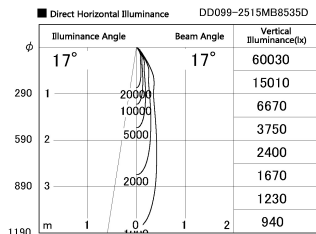

Item no. DD099-2515MB8535D

Series Name: Φ 125 Spark (Deep Cone)

Installation	Recessed mount
Type	
Fixture wattage	23W
Beam angle	17 deg
Color Temp.	3500K
CRI	Ra>85
Luminous	2192 lm
Body	Die-cast aluminum alloy
Body finish	N/A
Trim finish	Black
Reflector finish	Mirror
IP Rate	IP20
Light source	COB module
Input Voltage	AC220~240V
Dimming Type	Non-Dimmable
Certificate	CE, CCC
Cut Hole	125mm