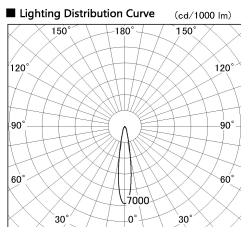

Item no. DD099-2515MB8535D

Series Name: Φ 125 Spark (Deep Cone)

Installation	Recessed mount
Type	
Fixture wattage	23W
Beam angle	17 deg
Color Temp.	3500K
CRI	Ra>85
Luminous	2192 lm
Body	Die-cast aluminum alloy
Body finish	N/A
Trim finish	Black
Reflector finish	Mirror
IP Rate	IP20
Light source	COB module
Input Voltage	AC220~240V
Dimming Type	Non-Dimmable
Certificate	CE, CCC
Cut Hole	125mm