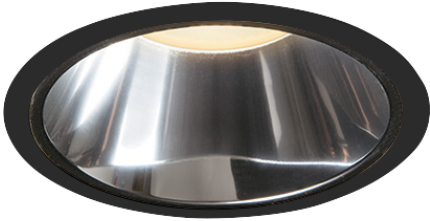

Item no. DD099-2515MB8540D

Series Name: Φ 125 Spark (Deep Cone)

Installation	Recessed mount
Type	
Fixture wattage	23W
Beam angle	17 deg
Color Temp.	4000K
CRI	Ra>85
Luminous	2213 lm
Body	Die-cast aluminum alloy
Body finish	N/A
Trim finish	Black
Reflector finish	Mirror
IP Rate	IP20
Light source	COB module
Input Voltage	AC220~240V
Dimming Type	Non-Dimmable
Certificate	CE, CCC
Cut Hole	125mm