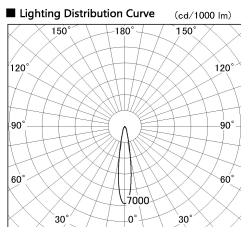

Item no. DD099-2515MB8540D

Series Name: Φ 125 Spark (Deep Cone)

Installation	Recessed mount
Type	
Fixture wattage	23W
Beam angle	17 deg
Color Temp.	4000K
CRI	Ra>85
Luminous	2213 lm
Body	Die-cast aluminum alloy
Body finish	N/A
Trim finish	Black
Reflector finish	Mirror
IP Rate	IP20
Light source	COB module
Input Voltage	AC220~240V
Dimming Type	Non-Dimmable
Certificate	CE, CCC
Cut Hole	125mm