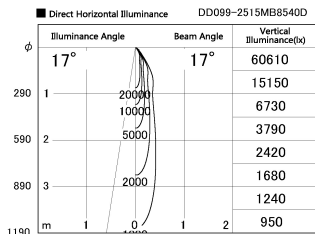

Item no. DD099-2515MB8540D

Series Name: Φ 125 Spark (Deep Cone)

Installation	Recessed mount
Type	
Fixture wattage	23W
Beam angle	17 deg
Color Temp.	4000K
CRI	Ra>85
Luminous	2213 lm
Body	Die-cast aluminum alloy
Body finish	N/A
Trim finish	Black
Reflector finish	Mirror
IP Rate	IP20
Light source	COB module
Input Voltage	AC220~240V
Dimming Type	Non-Dimmable
Certificate	CE, CCC
Cut Hole	125mm