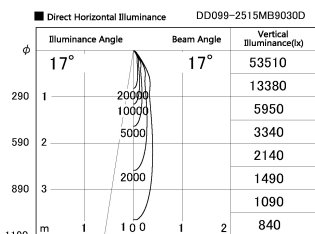

Item no. DD099-2515MB9030D

Series Name:  $\Phi$ 125 Spark (Deep Cone)

Installation	Recessed mount
Type	$\Phi$ 125 Spark (Deep Cone)
Fixture wattage	23W
Beam angle	17 deg
Color Temp.	3000K
CRI	Ra>90
Luminous	1954 lm
Body	Die-cast aluminum alloy
Body finish	N/A
Trim finish	Black
Reflector finish	Mirror
IP Rate	IP20
Light source	COB module
Input Voltage	AC220~240V
Dimming Type	Non-Dimmable
Certificate	CE, CCC
Cut Hole	125mm