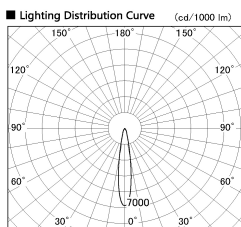

Item no. DD099-2515MB9030D

Series Name:  $\Phi$ 125 Spark (Deep Cone)

Installation	Recessed mount
Type	$\Phi$ 125 Spark (Deep Cone)
Fixture wattage	23W
Beam angle	17 deg
Color Temp.	3000K
CRI	Ra>90
Luminous	1954 lm
Body	Die-cast aluminum alloy
Body finish	N/A
Trim finish	Black
Reflector finish	Mirror
IP Rate	IP20
Light source	COB module
Input Voltage	AC220~240V
Dimming Type	Non-Dimmable
Certificate	CE, CCC
Cut Hole	125mm