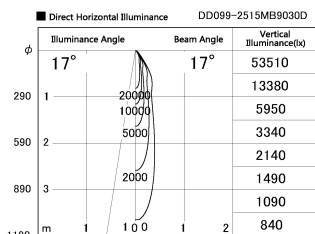

Item no. DD099-2515MB9030D

Series Name: Φ 125 Spark (Deep Cone)

| | |
|------------------|-------------------------|
| Installation | Recessed mount |
| Type | |
| Fixture wattage | 23W |
| Beam angle | 17 deg |
| Color Temp. | 3000K |
| CRI | Ra>90 |
| Luminous | 1954 lm |
| Body | Die-cast aluminum alloy |
| Body finish | N/A |
| Trim finish | Black |
| Reflector finish | Mirror |
| IP Rate | IP20 |
| Light source | COB module |
| Input Voltage | AC220~240V |
| Dimming Type | Non-Dimmable |
| Certificate | CE, CCC |
| Cut Hole | 125mm |