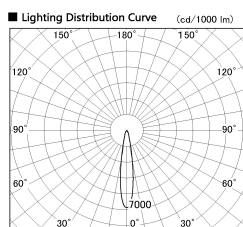

Item no. DD099-2515MB9030D

Series Name: Φ 125 Spark (Deep Cone)

| | |
|------------------|-------------------------|
| Installation | Recessed mount |
| Type | |
| Fixture wattage | 23W |
| Beam angle | 17 deg |
| Color Temp. | 3000K |
| CRI | Ra>90 |
| Luminous | 1954 lm |
| Body | Die-cast aluminum alloy |
| Body finish | N/A |
| Trim finish | Black |
| Reflector finish | Mirror |
| IP Rate | IP20 |
| Light source | COB module |
| Input Voltage | AC220~240V |
| Dimming Type | Non-Dimmable |
| Certificate | CE, CCC |
| Cut Hole | 125mm |