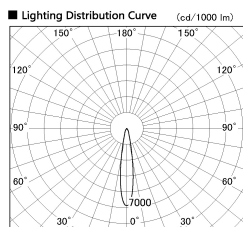

Item no. DD099-2515MB9035D

Series Name: Φ 125 Spark (Deep Cone)

Installation	Recessed mount
Type	
Fixture wattage	23W
Beam angle	17 deg
Color Temp.	3500K
CRI	Ra>90
Luminous	1993 lm
Body	Die-cast aluminum alloy
Body finish	N/A
Trim finish	Black
Reflector finish	Mirror
IP Rate	IP20
Light source	COB module
Input Voltage	AC220~240V
Dimming Type	Non-Dimmable
Certificate	CE, CCC
Cut Hole	125mm