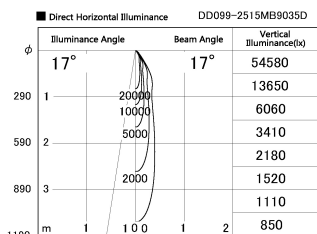

Item no. DD099-2515MB9035D

Series Name: Φ 125 Spark (Deep Cone)

Installation	Recessed mount
Type	
Fixture wattage	23W
Beam angle	17 deg
Color Temp.	3500K
CRI	Ra>90
Luminous	1993 lm
Body	Die-cast aluminum alloy
Body finish	N/A
Trim finish	Black
Reflector finish	Mirror
IP Rate	IP20
Light source	COB module
Input Voltage	AC220~240V
Dimming Type	Non-Dimmable
Certificate	CE, CCC
Cut Hole	125mm