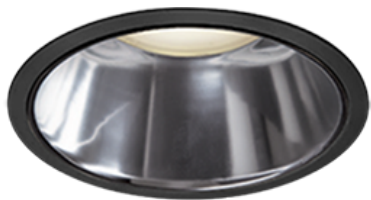

Item no. DD099-2515WB8530D

Series Name: Φ 125 Spark (Deep Cone)

White Reflector

Installation	Recessed mount
Type	Φ 125 Spark (Deep Cone)
Fixture wattage	23W
Beam angle	17 deg
Color Temp.	3000K
CRI	Ra>85
Luminous	1966 lm
Body	Die-cast aluminum alloy
Body finish	N/A
Trim finish	Black
Reflector finish	White
IP Rate	IP20
Light source	COB module
Input Voltage	AC220~240V
Dimming Type	Non-Dimmable
Certificate	CE, CCC
Cut Hole	125mm