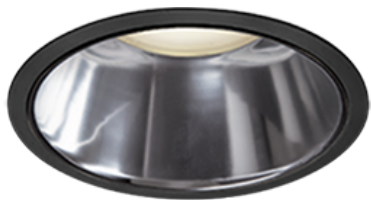

Item no. DD099-2515WB9035D

Series Name: Φ 125 Spark (Deep Cone)

White Reflector

Installation	Recessed mount
Type	
Fixture wattage	23W
Beam angle	17 deg
Color Temp.	3500K
CRI	Ra>90
Luminous	1824 lm
Body	Die-cast aluminum alloy
Body finish	N/A
Trim finish	Black
Reflector finish	White
IP Rate	IP20
Light source	COB module
Input Voltage	AC220~240V
Dimming Type	Non-Dimmable
Certificate	CE, CCC
Cut Hole	125mm