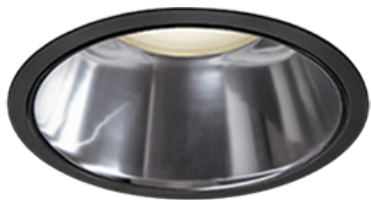

Item no. DD099-2515WB9035D

Series Name:  $\Phi$ 125 Spark (Deep Cone)

White Reflector

Installation Type	Recessed mount
Fixture wattage	23W
Beam angle	17 deg
Color Temp.	3500K
CRI	Ra>90
Luminous	1824 lm
Body	Die-cast aluminum alloy
Body finish	N/A
Trim finish	Black
Reflector finish	White
IP Rate	IP20
Light source	COB module
Input Voltage	AC220~240V
Dimming Type	Non-Dimmable
Certificate	CE, CCC
Cut Hole	125mm