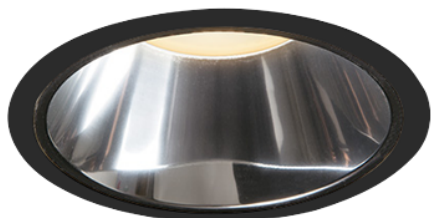

Item no. DD099-2520DB9027D

Series Name: Φ 125 Spark (Deep Cone)

With Dark Mirror Reflector

Installation	Recessed mount
Type	
Fixture wattage	23W
Beam angle	23 deg
Color Temp.	2700K
CRI	Ra>90
Luminous	1824 lm
Body	Die-cast aluminum alloy
Body finish	N/A
Trim finish	Black
Reflector finish	Dark Mirror
IP Rate	IP20
Light source	COB module
Input Voltage	AC220~240V
Dimming Type	Non-Dimmable
Certificate	CE, CCC
Cut Hole	125mm