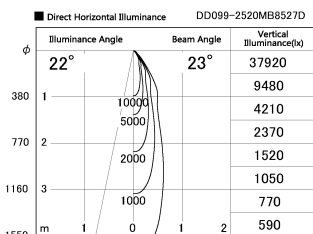

Item no. DD099-2520MB8527D

Series Name: Φ 125 Spark (Deep Cone)

Installation	Recessed mount
Type	
Fixture wattage	23W
Beam angle	23 deg
Color Temp.	2700K
CRI	Ra>85
Luminous	2063 lm
Body	Die-cast aluminum alloy
Body finish	N/A
Trim finish	Black
Reflector finish	Mirror
IP Rate	IP20
Light source	COB module
Input Voltage	AC220~240V
Dimming Type	Non-Dimmable
Certificate	CE, CCC
Cut Hole	125mm