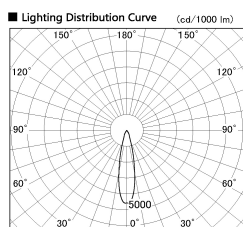

Item no. DD099-2520MB8527D

Series Name: Φ 125 Spark (Deep Cone)

Installation	Recessed mount
Type	
Fixture wattage	23W
Beam angle	23 deg
Color Temp.	2700K
CRI	Ra>85
Luminous	2063 lm
Body	Die-cast aluminum alloy
Body finish	N/A
Trim finish	Black
Reflector finish	Mirror
IP Rate	IP20
Light source	COB module
Input Voltage	AC220~240V
Dimming Type	Non-Dimmable
Certificate	CE, CCC
Cut Hole	125mm