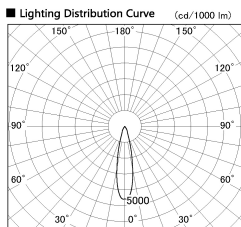

Item no. DD099-2520MB9027D

Series Name:  $\Phi$ 125 Spark (Deep Cone)

Installation	Recessed mount
Type	
Fixture wattage	23W
Beam angle	23 deg
Color Temp.	2700K
CRI	Ra>90
Luminous	1876 lm
Body	Die-cast aluminum alloy
Body finish	N/A
Trim finish	Black
Reflector finish	Mirror
IP Rate	IP20
Light source	COB module
Input Voltage	AC220~240V
Dimming Type	Non-Dimmable
Certificate	CE, CCC
Cut Hole	125mm