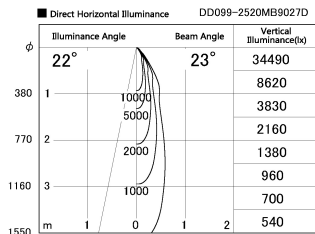

Item no. DD099-2520MB9027D

Series Name:  $\Phi$ 125 Spark (Deep Cone)

Installation	Recessed mount
Type	
Fixture wattage	23W
Beam angle	23 deg
Color Temp.	2700K
CRI	Ra>90
Luminous	1876 lm
Body	Die-cast aluminum alloy
Body finish	N/A
Trim finish	Black
Reflector finish	Mirror
IP Rate	IP20
Light source	COB module
Input Voltage	AC220~240V
Dimming Type	Non-Dimmable
Certificate	CE, CCC
Cut Hole	125mm