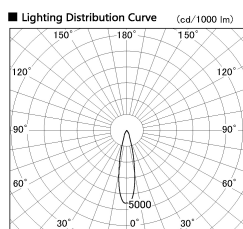

Item no. DD099-2520MB9030D

Series Name:  $\Phi$ 125 Spark (Deep Cone)

Installation	Recessed mount
Type	
Fixture wattage	23W
Beam angle	23 deg
Color Temp.	3000K
CRI	Ra>90
Luminous	1954 lm
Body	Die-cast aluminum alloy
Body finish	N/A
Trim finish	Black
Reflector finish	Mirror
IP Rate	IP20
Light source	COB module
Input Voltage	AC220~240V
Dimming Type	Non-Dimmable
Certificate	CE, CCC
Cut Hole	125mm