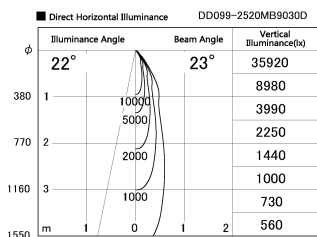

Item no. DD099-2520MB9030D

Series Name:  $\Phi$ 125 Spark (Deep Cone)

Installation	Recessed mount
Type	
Fixture wattage	23W
Beam angle	23 deg
Color Temp.	3000K
CRI	Ra>90
Luminous	1954 lm
Body	Die-cast aluminum alloy
Body finish	N/A
Trim finish	Black
Reflector finish	Mirror
IP Rate	IP20
Light source	COB module
Input Voltage	AC220~240V
Dimming Type	Non-Dimmable
Certificate	CE, CCC
Cut Hole	125mm