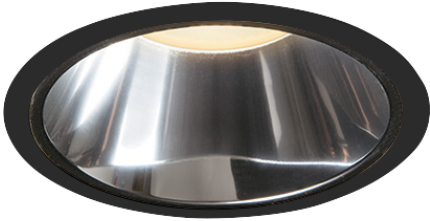

Item no. DD099-2520MB9035D

Series Name: Φ 125 Spark (Deep Cone)

Installation	Recessed mount
Type	
Fixture wattage	23W
Beam angle	23 deg
Color Temp.	3500K
CRI	Ra>90
Luminous	1993 lm
Body	Die-cast aluminum alloy
Body finish	N/A
Trim finish	Black
Reflector finish	Mirror
IP Rate	IP20
Light source	COB module
Input Voltage	AC220~240V
Dimming Type	Non-Dimmable
Certificate	CE, CCC
Cut Hole	125mm