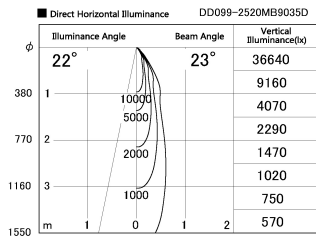

Item no. DD099-2520MB9035D

Series Name: Φ 125 Spark (Deep Cone)

Installation	Recessed mount
Type	
Fixture wattage	23W
Beam angle	23 deg
Color Temp.	3500K
CRI	Ra>90
Luminous	1993 lm
Body	Die-cast aluminum alloy
Body finish	N/A
Trim finish	Black
Reflector finish	Mirror
IP Rate	IP20
Light source	COB module
Input Voltage	AC220~240V
Dimming Type	Non-Dimmable
Certificate	CE, CCC
Cut Hole	125mm