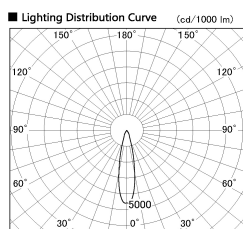

Item no. DD099-2520MB9035D

Series Name:  $\Phi$ 125 Spark (Deep Cone)

Installation	Recessed mount
Type	
Fixture wattage	23W
Beam angle	23 deg
Color Temp.	3500K
CRI	Ra>90
Luminous	1993 lm
Body	Die-cast aluminum alloy
Body finish	N/A
Trim finish	Black
Reflector finish	Mirror
IP Rate	IP20
Light source	COB module
Input Voltage	AC220~240V
Dimming Type	Non-Dimmable
Certificate	CE, CCC
Cut Hole	125mm