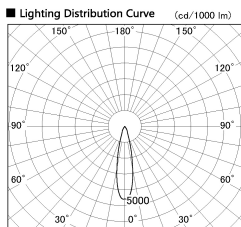

Item no. DD099-2520MB9035D

Series Name: Φ 125 Spark (Deep Cone)

Installation	Recessed mount
Type	
Fixture wattage	23W
Beam angle	23 deg
Color Temp.	3500K
CRI	Ra>90
Luminous	1993 lm
Body	Die-cast aluminum alloy
Body finish	N/A
Trim finish	Black
Reflector finish	Mirror
IP Rate	IP20
Light source	COB module
Input Voltage	AC220~240V
Dimming Type	Non-Dimmable
Certificate	CE, CCC
Cut Hole	125mm