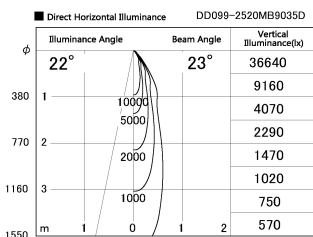

Item no. DD099-2520MB9035D

Series Name:  $\Phi$ 125 Spark (Deep Cone)

Installation	Recessed mount
Type	
Fixture wattage	23W
Beam angle	23 deg
Color Temp.	3500K
CRI	Ra>90
Luminous	1993 lm
Body	Die-cast aluminum alloy
Body finish	N/A
Trim finish	Black
Reflector finish	Mirror
IP Rate	IP20
Light source	COB module
Input Voltage	AC220~240V
Dimming Type	Non-Dimmable
Certificate	CE, CCC
Cut Hole	125mm