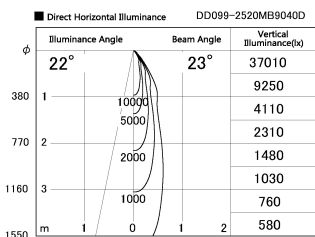

Item no. DD099-2520MB9040D

Series Name: Φ 125 Spark (Deep Cone)

Installation	Recessed mount
Type	
Fixture wattage	23W
Beam angle	23 deg
Color Temp.	4000K
CRI	Ra>90
Luminous	2013 lm
Body	Die-cast aluminum alloy
Body finish	N/A
Trim finish	Black
Reflector finish	Mirror
IP Rate	IP20
Light source	COB module
Input Voltage	AC220~240V
Dimming Type	Non-Dimmable
Certificate	CE, CCC
Cut Hole	125mm