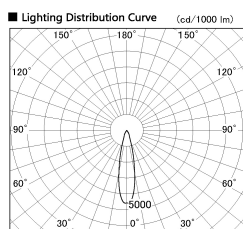

Item no. DD099-2520MB9040D

Series Name: Φ 125 Spark (Deep Cone)

Installation	Recessed mount
Type	
Fixture wattage	23W
Beam angle	23 deg
Color Temp.	4000K
CRI	Ra>90
Luminous	2013 lm
Body	Die-cast aluminum alloy
Body finish	N/A
Trim finish	Black
Reflector finish	Mirror
IP Rate	IP20
Light source	COB module
Input Voltage	AC220~240V
Dimming Type	Non-Dimmable
Certificate	CE, CCC
Cut Hole	125mm