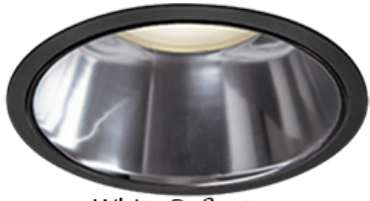

Item no. DD099-2520WB8527D

Series Name: Φ 125 Spark (Deep Cone)

White Reflector

Installation	Recessed mount
Type	Φ 125 Spark (Deep Cone)
Fixture wattage	23W
Beam angle	26 deg
Color Temp.	2700K
CRI	Ra>85
Luminous	1862 lm
Body	Die-cast aluminum alloy
Body finish	N/A
Trim finish	Black
Reflector finish	White
IP Rate	IP20
Light source	COB module
Input Voltage	AC220~240V
Dimming Type	Non-Dimmable
Certificate	CE, CCC
Cut Hole	125mm