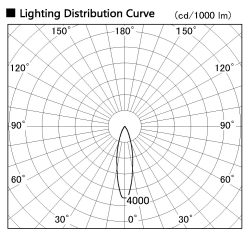

Item no. DD099-2530DB8530D

Series Name: Φ 125 Spark (Deep Cone)

With Dark Mirror Reflector

Installation	Recessed mount
Type	
Fixture wattage	23W
Beam angle	24 deg
Color Temp.	3000K
CRI	Ra>85
Luminous	2063 lm
Body	Die-cast aluminum alloy
Body finish	N/A
Trim finish	Black
Reflector finish	Dark Mirror
IP Rate	IP20
Light source	COB module
Input Voltage	AC220~240V
Dimming Type	Non-Dimmable
Certificate	CE, CCC
Cut Hole	125mm