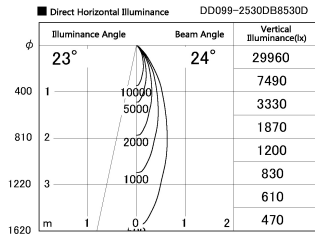

Item no. DD099-2530DB8530D

Series Name: Φ 125 Spark (Deep Cone)

With Dark Mirror Reflector

Installation	Recessed mount
Type	
Fixture wattage	23W
Beam angle	24 deg
Color Temp.	3000K
CRI	Ra>85
Luminous	2063 lm
Body	Die-cast aluminum alloy
Body finish	N/A
Trim finish	Black
Reflector finish	Dark Mirror
IP Rate	IP20
Light source	COB module
Input Voltage	AC220~240V
Dimming Type	Non-Dimmable
Certificate	CE, CCC
Cut Hole	125mm