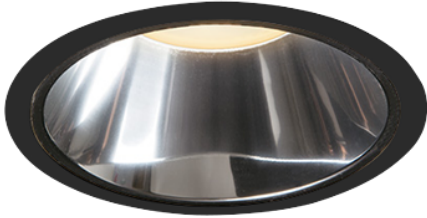

Item no. DD099-2530DB8530D

Series Name: Φ 125 Spark (Deep Cone)

With Dark Mirror Reflector

Installation	Recessed mount
Type	
Fixture wattage	23W
Beam angle	24 deg
Color Temp.	3000K
CRI	Ra>85
Luminous	2063 lm
Body	Die-cast aluminum alloy
Body finish	N/A
Trim finish	Black
Reflector finish	Dark Mirror
IP Rate	IP20
Light source	COB module
Input Voltage	AC220~240V
Dimming Type	Non-Dimmable
Certificate	CE, CCC
Cut Hole	125mm