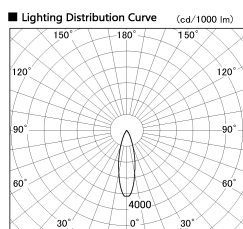

Item no. DD099-2530MB8527D

Series Name: Φ 125 Spark (Deep Cone)

Installation	Recessed mount
Type	
Fixture wattage	23W
Beam angle	28 deg
Color Temp.	2700K
CRI	Ra>85
Luminous	2075 lm
Body	Die-cast aluminum alloy
Body finish	N/A
Trim finish	Black
Reflector finish	Mirror
IP Rate	IP20
Light source	COB module
Input Voltage	AC220~240V
Dimming Type	Non-Dimmable
Certificate	CE, CCC
Cut Hole	125mm