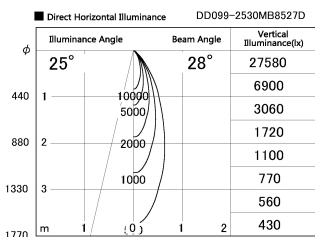

Item no. DD099-2530MB8527D

Series Name: Φ 125 Spark (Deep Cone)

Installation	Recessed mount
Type	
Fixture wattage	23W
Beam angle	28 deg
Color Temp.	2700K
CRI	Ra>85
Luminous	2075 lm
Body	Die-cast aluminum alloy
Body finish	N/A
Trim finish	Black
Reflector finish	Mirror
IP Rate	IP20
Light source	COB module
Input Voltage	AC220~240V
Dimming Type	Non-Dimmable
Certificate	CE, CCC
Cut Hole	125mm