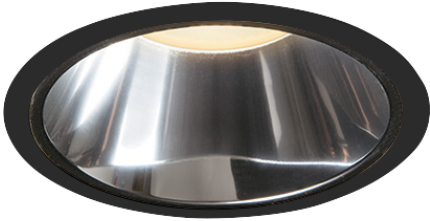

Item no. DD099-2530MB8535D

Series Name: Φ 125 Spark (Deep Cone)

Installation	Recessed mount
Type	
Fixture wattage	23W
Beam angle	28 deg
Color Temp.	3500K
CRI	Ra>85
Luminous	2204 lm
Body	Die-cast aluminum alloy
Body finish	N/A
Trim finish	Black
Reflector finish	Mirror
IP Rate	IP20
Light source	COB module
Input Voltage	AC220~240V
Dimming Type	Non-Dimmable
Certificate	CE, CCC
Cut Hole	125mm