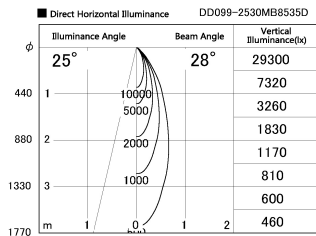

Item no. DD099-2530MB8535D

Series Name: Φ 125 Spark (Deep Cone)

Installation	Recessed mount
Type	
Fixture wattage	23W
Beam angle	28 deg
Color Temp.	3500K
CRI	Ra>85
Luminous	2204 lm
Body	Die-cast aluminum alloy
Body finish	N/A
Trim finish	Black
Reflector finish	Mirror
IP Rate	IP20
Light source	COB module
Input Voltage	AC220~240V
Dimming Type	Non-Dimmable
Certificate	CE, CCC
Cut Hole	125mm