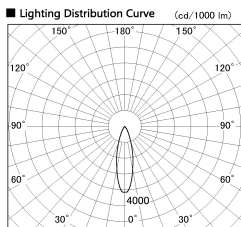

Item no. DD099-2530MB8535D

Series Name: Φ 125 Spark (Deep Cone)

Installation	Recessed mount
Type	
Fixture wattage	23W
Beam angle	28 deg
Color Temp.	3500K
CRI	Ra>85
Luminous	2204 lm
Body	Die-cast aluminum alloy
Body finish	N/A
Trim finish	Black
Reflector finish	Mirror
IP Rate	IP20
Light source	COB module
Input Voltage	AC220~240V
Dimming Type	Non-Dimmable
Certificate	CE, CCC
Cut Hole	125mm