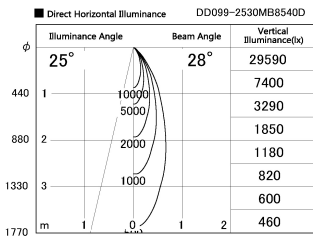

Item no. DD099-2530MB8540D

Series Name: Φ 125 Spark (Deep Cone)

Installation	Recessed mount
Type	
Fixture wattage	23W
Beam angle	28 deg
Color Temp.	4000K
CRI	Ra>85
Luminous	2226 lm
Body	Die-cast aluminum alloy
Body finish	N/A
Trim finish	Black
Reflector finish	Mirror
IP Rate	IP20
Light source	COB module
Input Voltage	AC220~240V
Dimming Type	Non-Dimmable
Certificate	CE, CCC
Cut Hole	125mm