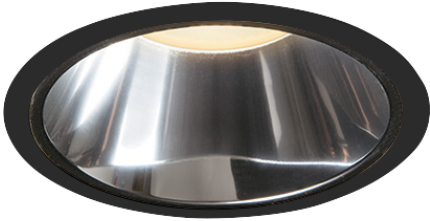

Item no. DD099-2530MB8540D

Series Name: Φ 125 Spark (Deep Cone)

Installation	Recessed mount
Type	
Fixture wattage	23W
Beam angle	28 deg
Color Temp.	4000K
CRI	Ra>85
Luminous	2226 lm
Body	Die-cast aluminum alloy
Body finish	N/A
Trim finish	Black
Reflector finish	Mirror
IP Rate	IP20
Light source	COB module
Input Voltage	AC220~240V
Dimming Type	Non-Dimmable
Certificate	CE, CCC
Cut Hole	125mm