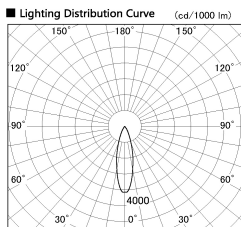

Item no. DD099-2530MB8540D

Series Name: Φ 125 Spark (Deep Cone)

Installation	Recessed mount
Type	
Fixture wattage	23W
Beam angle	28 deg
Color Temp.	4000K
CRI	Ra>85
Luminous	2226 lm
Body	Die-cast aluminum alloy
Body finish	N/A
Trim finish	Black
Reflector finish	Mirror
IP Rate	IP20
Light source	COB module
Input Voltage	AC220~240V
Dimming Type	Non-Dimmable
Certificate	CE, CCC
Cut Hole	125mm