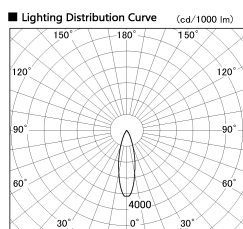

Item no. DD099-2530MB9035D

Series Name: Φ 125 Spark (Deep Cone)

Installation	Recessed mount
Type	
Fixture wattage	23W
Beam angle	28 deg
Color Temp.	3500K
CRI	Ra>90
Luminous	2004 lm
Body	Die-cast aluminum alloy
Body finish	N/A
Trim finish	Black
Reflector finish	Mirror
IP Rate	IP20
Light source	COB module
Input Voltage	AC220~240V
Dimming Type	Non-Dimmable
Certificate	CE, CCC
Cut Hole	125mm