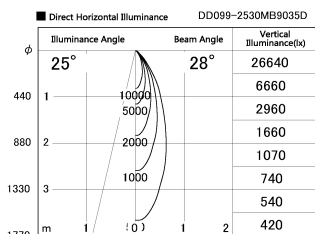

Item no. DD099-2530MB9035D

Series Name: Φ 125 Spark (Deep Cone)

Installation	Recessed mount
Type	
Fixture wattage	23W
Beam angle	28 deg
Color Temp.	3500K
CRI	Ra>90
Luminous	2004 lm
Body	Die-cast aluminum alloy
Body finish	N/A
Trim finish	Black
Reflector finish	Mirror
IP Rate	IP20
Light source	COB module
Input Voltage	AC220~240V
Dimming Type	Non-Dimmable
Certificate	CE, CCC
Cut Hole	125mm