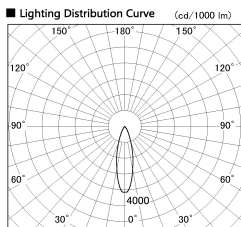

Item no. DD099-2530MB9040D

Series Name: Φ 125 Spark (Deep Cone)

Installation	Recessed mount
Type	
Fixture wattage	23W
Beam angle	28 deg
Color Temp.	4000K
CRI	Ra>90
Luminous	2024 lm
Body	Die-cast aluminum alloy
Body finish	N/A
Trim finish	Black
Reflector finish	Mirror
IP Rate	IP20
Light source	COB module
Input Voltage	AC220~240V
Dimming Type	Non-Dimmable
Certificate	CE, CCC
Cut Hole	125mm