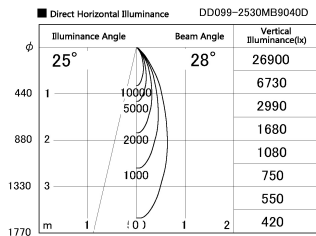

Item no. DD099-2530MB9040D

Series Name: Φ 125 Spark (Deep Cone)

Installation	Recessed mount
Type	
Fixture wattage	23W
Beam angle	28 deg
Color Temp.	4000K
CRI	Ra>90
Luminous	2024 lm
Body	Die-cast aluminum alloy
Body finish	N/A
Trim finish	Black
Reflector finish	Mirror
IP Rate	IP20
Light source	COB module
Input Voltage	AC220~240V
Dimming Type	Non-Dimmable
Certificate	CE, CCC
Cut Hole	125mm