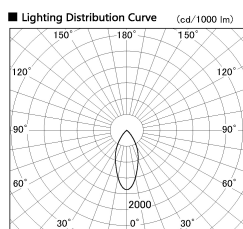

Item no. DD099-2550MB8527D

Series Name:  $\Phi$ 125 Spark (Deep Cone)

Installation	Recessed mount
Type	
Fixture wattage	23W
Beam angle	43 deg
Color Temp.	2700K
CRI	Ra>85
Luminous	1825 lm
Body	Die-cast aluminum alloy
Body finish	N/A
Trim finish	Black
Reflector finish	Mirror
IP Rate	IP20
Light source	COB module
Input Voltage	AC220~240V
Dimming Type	Non-Dimmable
Certificate	CE, CCC
Cut Hole	125mm