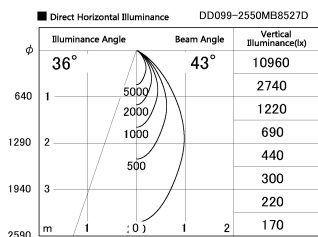

Item no. DD099-2550MB8527D

Series Name:  $\Phi$ 125 Spark (Deep Cone)

Installation	Recessed mount
Type	
Fixture wattage	23W
Beam angle	43 deg
Color Temp.	2700K
CRI	Ra>85
Luminous	1825 lm
Body	Die-cast aluminum alloy
Body finish	N/A
Trim finish	Black
Reflector finish	Mirror
IP Rate	IP20
Light source	COB module
Input Voltage	AC220~240V
Dimming Type	Non-Dimmable
Certificate	CE, CCC
Cut Hole	125mm